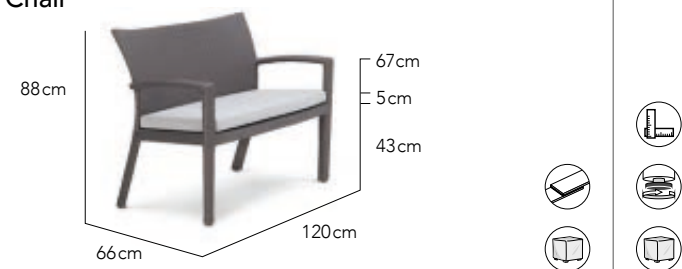

DESIGNED BY
Kevin Boland

CHARACTERISTICS
Splendorous | Classic | Ergonomic

RECOMMENDED FINISHING PAIRINGS

Side Chair

Arm Chair

2 Seater Arm Chair

Dining Table

Dining Table