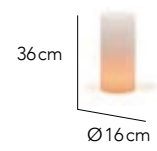

Outdoor LED Light

LED OUTDOOR LED LIGHT INCLUDED
NUMEROUS LIGHTING OPTIONS
RECHARGEABLE & CORDLESS