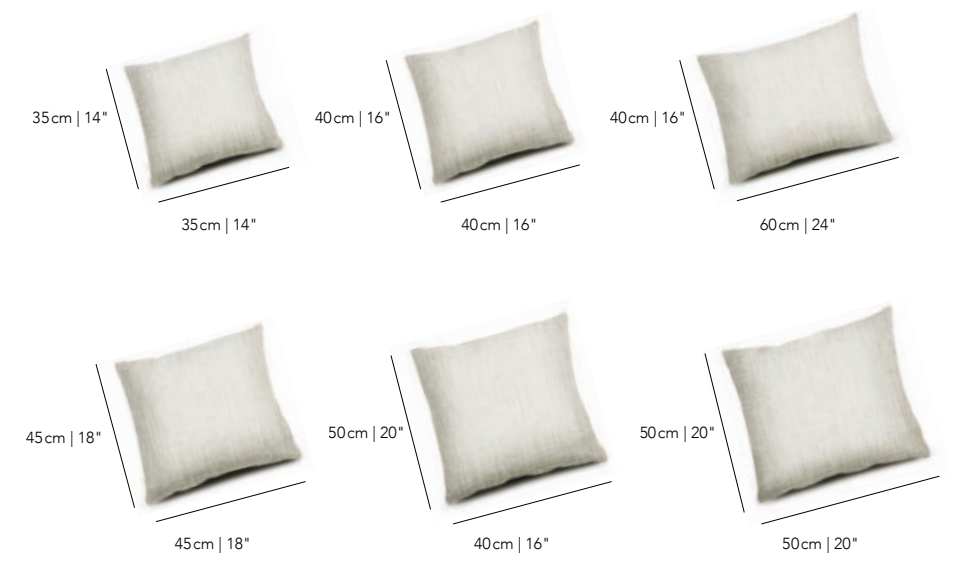

ACCENT CUSHIONS

Discerningly handmade for that softness and ultimate comfort, OHMM® Accent Cushions are available in a range of heights and widths to create visually interesting layering and support.