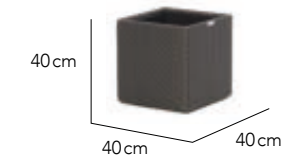

Planter Square S

Planter Square M

Planter Screen

 MORE FIBRE OPTIONS | 142

INSERTS WITH HANDLES
DRAINAGE HOLES OPTIONAL

SIDE TABLES

DESIGNED BY
OHMM® Design Studio

CHARACTERISTICS
Convenient | Functional | Versatile