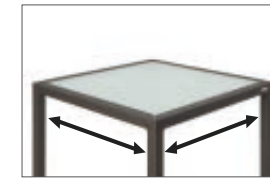

ICONS & OPTIONAL DESIGN FEATURES

CUSTOM SIZING

Tables