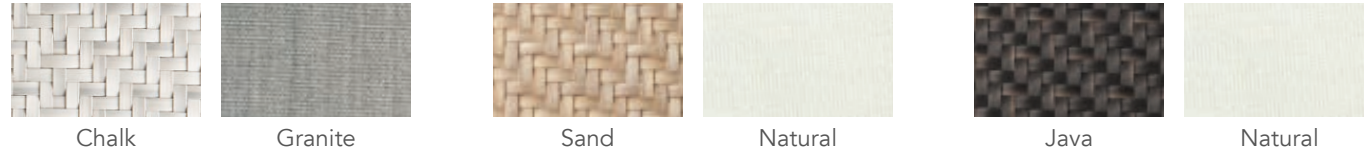

 OPTIONAL SUN LOUNGER HEADRESTS | 149

KEYWEST

DESIGNED BY
Kevin Boland

CHARACTERISTICS
Traditionally Modern | Stylish | Versatile

RECOMMENDED FINISHING PAIRINGS

Arm Chair

Dining Table

Dining Table