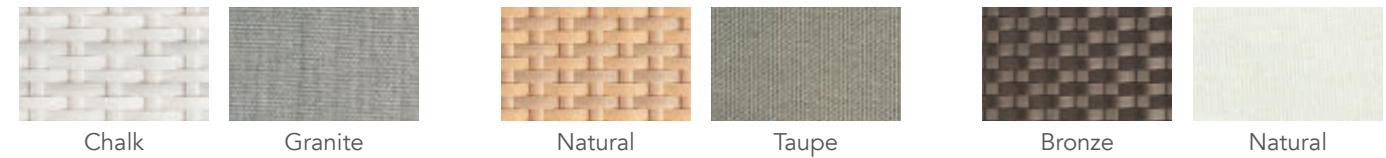

RECOMMENDED FINISHING PAIRINGS