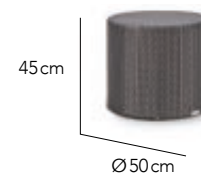

SIDE TABLES

DESIGNED BY
OHMM® Design Studio

CHARACTERISTICS
Convenient | Functional | Versatile

C Table

Top Cube

Glass Cube

Sea Cube

Sea Circle

FIBRE OPTIONS | 142
 COMBINES WELL WITH ALL OHMM PRODUCTS

FURNITURE COVERS NEW

It's only natural to want to protect your OHMM® outdoor furniture at certain times of the year.

At OHMM® we have developed an outdoor cover solution using a high tech fabric which has special properties.

OHMM® outdoor covers are exceptionally durable, naturally water repellent, UV-resistant (won't fade) with outstanding breathability and mildew resistance.

The covers reduce dampness, heat build up and condensation, helping to prevent mould and mildew from forming on your furniture and cushions during storage.

OHMM® covers feature a hem around the base fitted with marine elastic cord and cord locks for securing them in place. The hem stops 5cm from the ground to allow air circulation to prevent moisture build up inside.

And there is a 5 year warranty against loss of fabric strength or colour loss.

Available in two colour combinations.