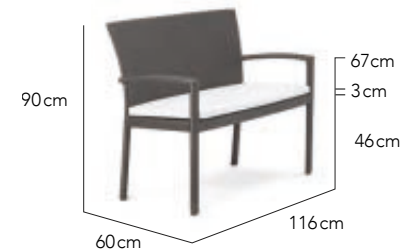

CLASSIC

DESIGNED BY
OHMM® Design Studio

CHARACTERISTICS
Timeless | Versatile | Elegant

RECOMMENDED FINISHING PAIRINGS

NEW

MORE FIBRE OPTIONS | 142

COMBINES WELL WITH PARTU TABLES | 90 - 95

MORE FABRIC OPTIONS | 146 - 147

ACCENT CUSHION OPTIONS | 132 - 133

OPTIONAL SUN LOUNGER HEADRESTS | 149