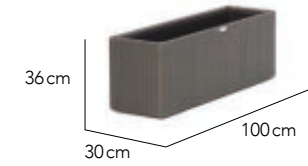

Planter Square S

Planter Square M

Planter Screen

 MORE FIBRE OPTIONS | 142

INSERTS WITH HANDLES
DRAINAGE HOLES OPTIONAL

SIDE TABLES

DESIGNED BY
OHMM® Design Studio

CHARACTERISTICS
Convenient | Functional | Versatile