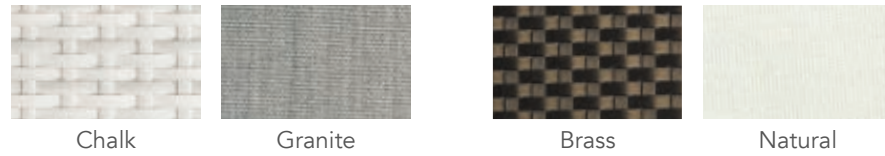

TABLE TOP OPTIONS | 148

CLASSIC

DESIGNED BY
OHMM® Design Studio

CHARACTERISTICS
Timeless | Versatile | Elegant

RECOMMENDED FINISHING PAIRINGS

Side Chair

Arm Chair

Side Table