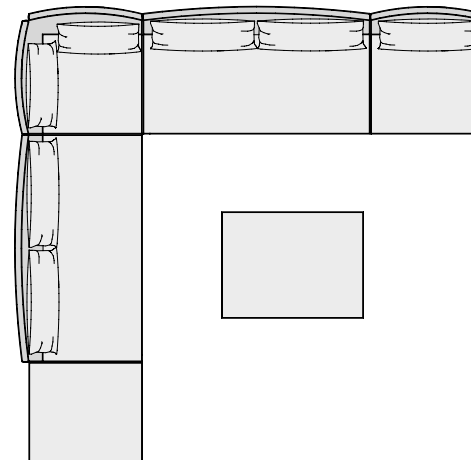

FIBRE FULLY WOVEN

FIBRE & CLEAR GLASS

FROSTED GLASS INSERT

Sample Configurations

MODULO

NEW '321' WEAVE

DESIGNED BY
OHMM® Design Studio

CHARACTERISTICS
Modular | Versatile | Robust