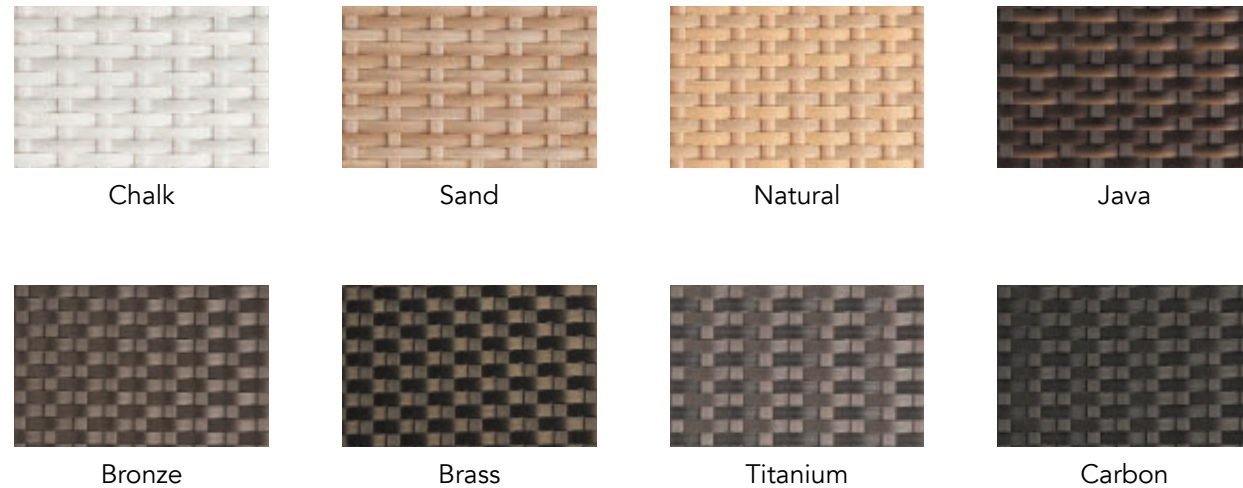

FIBRE & POWDER COATINGS

OHMM® has teamed up with Rehau® - the most recognised and trusted name worldwide in polymer technology for over fifty years. Raucord synthetic rattan is manufactured using renowned German engineering know how and production technology.

Due to its superior characteristics, Raucord fibre offers a carefree outdoor experience.

UV-resistant | Weatherproof | Temperature Resistant | Strong & Durable | Low Maintenance | Easy to Clean | Non-toxic | Environmentally Friendly | Colourfast | Scratch & Stain Resistant

7MM '1X1' WEAVE