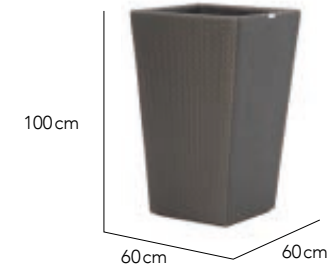

DESIGNED BY
OHMM® Design Studio

CHARACTERISTICS
Classic | Complimentary | Versatile

PREFERRED FINISHING OPTIONS

Chalk

Bronze

Planter Tapered S

Planter Tapered M

Planter Tapered L