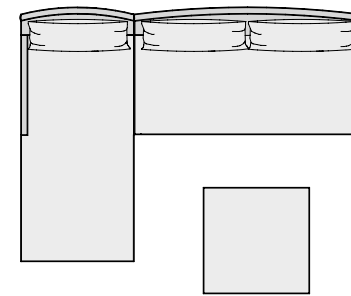

FIBRE FULLY WOVEN

FIBRE & CLEAR GLASS

FROSTED GLASS INSERT

Sample Configurations

MODULO

NEW '321' WEAVE

DESIGNED BY
OHMM® Design Studio

CHARACTERISTICS
Modular | Versatile | Robust