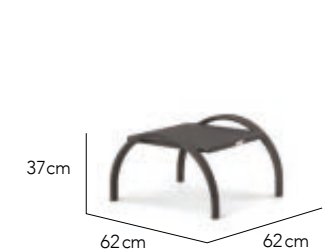

ECLIPSE

DESIGNED BY
OHMM® Design Studio

CHARACTERISTICS
Curvaceous | Elegant | Graceful

RECOMMENDED FINISHING PAIRINGS

Sun Lounger

Side Table

-  MORE FIBRE OPTIONS | 142
-  MORE FABRIC OPTIONS | 146 - 147
-  OPTIONAL SUN LOUNGER HEADRESTS | 149