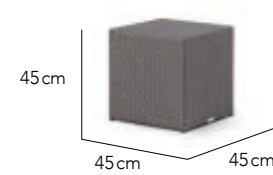

SIDE TABLES

DESIGNED BY
OHMM® Design Studio

CHARACTERISTICS
Convenient | Functional | Versatile

C Table

Top Cube

Glass Cube

Sea Cube

Sea Circle

FIBRE OPTIONS | 142
 COMBINES WELL WITH ALL OHMM PRODUCTS

FURNITURE COVERS NEW

It's only natural to want to protect your OHMM® outdoor furniture at certain times of the year.

At OHMM® we have developed an outdoor cover solution using a high tech fabric which has special properties.

OHMM® outdoor covers are exceptionally durable, naturally water repellent, UV-resistant (won't fade) with outstanding breathability and mildew resistance.

The covers reduce dampness, heat build up and condensation, helping to prevent mould and mildew from forming on your furniture and cushions during storage.

OHMM® covers feature a hem around the base fitted with marine elastic cord and cord locks for securing them in place. The hem stops 5cm from the ground to allow air circulation to prevent moisture build up inside.

And there is a 5 year warranty against loss of fabric strength or colour loss.

Available in two colour combinations.