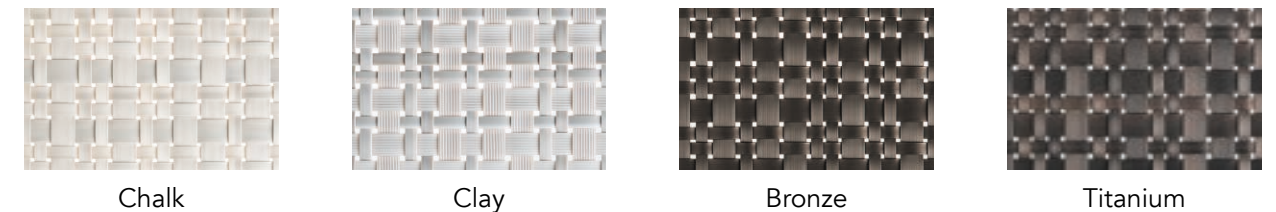

13 X 7MM '321' WEAVE

NEW WEAVING STYLE

MODULO