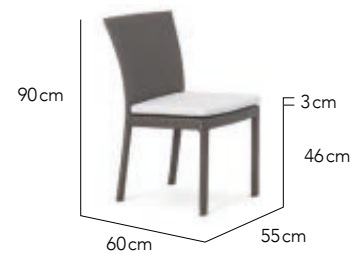

TABLE TOP OPTIONS | 148

CLASSIC

DESIGNED BY
OHMM® Design Studio

CHARACTERISTICS
Timeless | Versatile | Elegant

RECOMMENDED FINISHING PAIRINGS

Side Chair

Arm Chair

Side Table