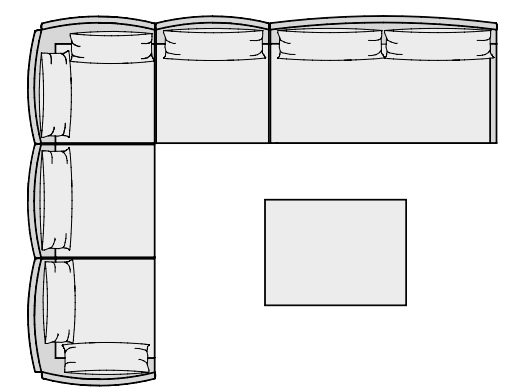

FIBRE FULLY WOVEN

FIBRE & CLEAR GLASS

FROSTED GLASS INSERT

Sample Configurations

MODULO

NEW '321' WEAVE

DESIGNED BY
OHMM® Design Studio

CHARACTERISTICS
Modular | Versatile | Robust