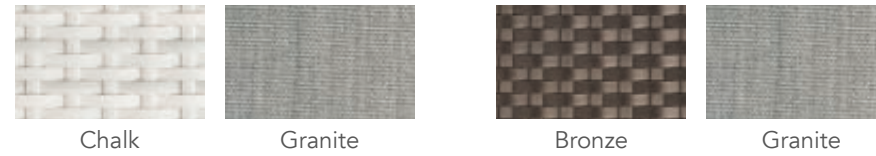

RECOMMENDED FINISHING PAIRINGS

Day Bed