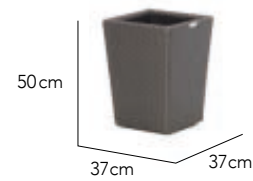

PLANTERS

DESIGNED BY
OHMM® Design Studio

CHARACTERISTICS
Classic | Complimentary | Versatile

PREFERRED FINISHING OPTIONS

Planter Square S

Planter Screen

MORE FIBRE OPTIONS | 142

INSERTS WITH HANDLES
DRAINAGE HOLES OPTIONAL