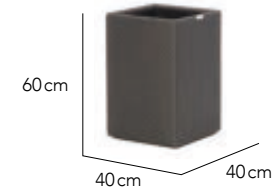

Planter Square S

Planter Square M

Planter Screen

 MORE FIBRE OPTIONS | 142

INSERTS WITH HANDLES
DRAINAGE HOLES OPTIONAL

SIDE TABLES

DESIGNED BY
OHMM® Design Studio

CHARACTERISTICS
Convenient | Functional | Versatile