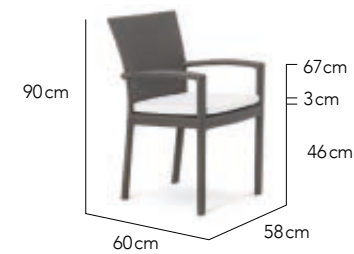

TABLE TOP OPTIONS | 148

CLASSIC

DESIGNED BY
OHMM® Design Studio

CHARACTERISTICS
Timeless | Versatile | Elegant

RECOMMENDED FINISHING PAIRINGS

Side Chair

Arm Chair

Side Table