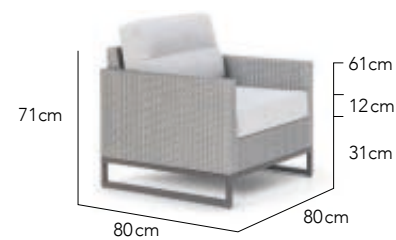

Lounge Chair