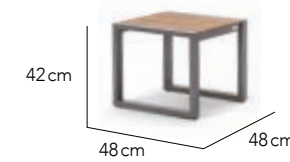

2 Seater Sofa

3 Seater Sofa

Ottoman / Foot Stool

Side Table

Coffee Table

Coffee Table

Optional Lounge Back Cushion Angular Style

FIBRE & POWDER COATING
OPTIONS | 144