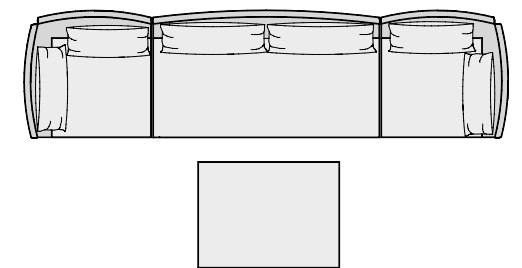

FIBRE FULLY WOVEN

FIBRE & CLEAR GLASS

FROSTED GLASS INSERT

Sample Configurations

MODULO

NEW '321' WEAVE

DESIGNED BY
OHMM® Design Studio

CHARACTERISTICS
Modular | Versatile | Robust