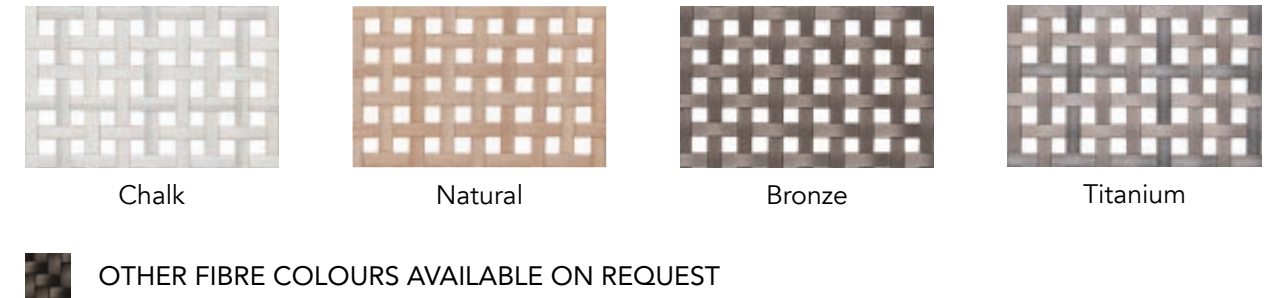

7MM OPEN WEAVE

BEACH
FLO
NOVO
ZEN