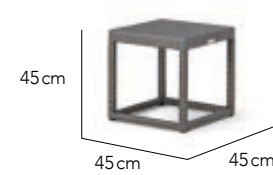

SIDE TABLES

DESIGNED BY
OHMM® Design Studio

CHARACTERISTICS
Convenient | Functional | Versatile

C Table

Top Cube

Glass Cube

Sea Cube

Sea Circle

FIBRE OPTIONS | 142
 COMBINES WELL WITH ALL OHMM PRODUCTS

FURNITURE COVERS NEW

It's only natural to want to protect your OHMM® outdoor furniture at certain times of the year.

At OHMM® we have developed an outdoor cover solution using a high tech fabric which has special properties.

OHMM® outdoor covers are exceptionally durable, naturally water repellent, UV-resistant (won't fade) with outstanding breathability and mildew resistance.

The covers reduce dampness, heat build up and condensation, helping to prevent mould and mildew from forming on your furniture and cushions during storage.

OHMM® covers feature a hem around the base fitted with marine elastic cord and cord locks for securing them in place. The hem stops 5cm from the ground to allow air circulation to prevent moisture build up inside.

And there is a 5 year warranty against loss of fabric strength or colour loss.

Available in two colour combinations.