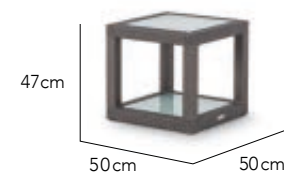

SIDE TABLES

DESIGNED BY
OHMM® Design Studio

CHARACTERISTICS
Convenient | Functional | Versatile

C Table

Top Cube

Glass Cube

Sea Cube

Sea Circle

FIBRE OPTIONS | 142
 COMBINES WELL WITH ALL OHMM PRODUCTS

FURNITURE COVERS NEW

It's only natural to want to protect your OHMM® outdoor furniture at certain times of the year.

At OHMM® we have developed an outdoor cover solution using a high tech fabric which has special properties.

OHMM® outdoor covers are exceptionally durable, naturally water repellent, UV-resistant (won't fade) with outstanding breathability and mildew resistance.

The covers reduce dampness, heat build up and condensation, helping to prevent mould and mildew from forming on your furniture and cushions during storage.

OHMM® covers feature a hem around the base fitted with marine elastic cord and cord locks for securing them in place. The hem stops 5cm from the ground to allow air circulation to prevent moisture build up inside.

And there is a 5 year warranty against loss of fabric strength or colour loss.

Available in two colour combinations.