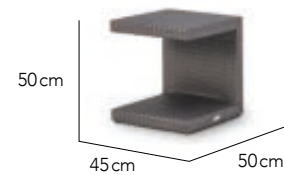

SIDE TABLES

DESIGNED BY
OHMM® Design Studio

CHARACTERISTICS
Convenient | Functional | Versatile

C Table

Top Cube

Glass Cube

Sea Cube

Sea Circle

FIBRE OPTIONS | 142
 COMBINES WELL WITH ALL OHMM PRODUCTS

FURNITURE COVERS NEW

It's only natural to want to protect your OHMM® outdoor furniture at certain times of the year.

At OHMM® we have developed an outdoor cover solution using a high tech fabric which has special properties.

OHMM® outdoor covers are exceptionally durable, naturally water repellent, UV-resistant (won't fade) with outstanding breathability and mildew resistance.

The covers reduce dampness, heat build up and condensation, helping to prevent mould and mildew from forming on your furniture and cushions during storage.

OHMM® covers feature a hem around the base fitted with marine elastic cord and cord locks for securing them in place. The hem stops 5cm from the ground to allow air circulation to prevent moisture build up inside.

And there is a 5 year warranty against loss of fabric strength or colour loss.

Available in two colour combinations.